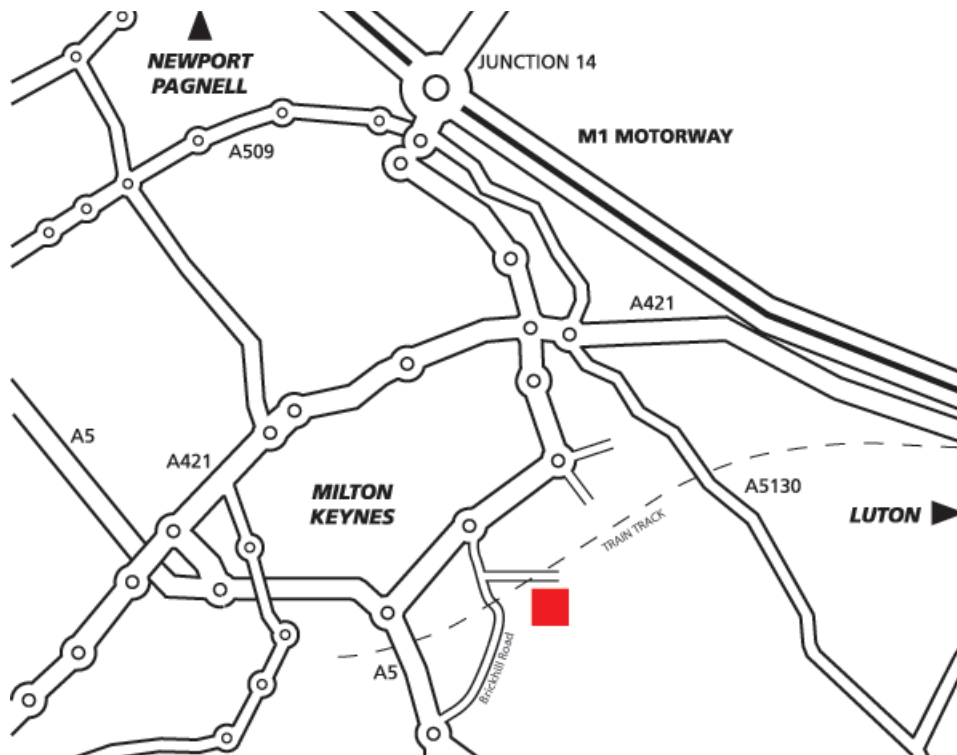

Customer Service Centres

Milton Keynes Depot - Head Office

Jungheinrich UK Limited
Sherbourne House
Sherbourne Drive
Tilbrook
Milton Keynes
MK7 8HX
Tel: 01908 363100

By Road

Leave the M1 at junction 14.

From the north: At the roundabout take the 3rd exit.

From the south: At the roundabout take the 1st exit, towards the A509, Milton Keynes, Woburn Sands.

At the next roundabout take the 2nd exit sign posted Aylesbury, A4146.

At the next roundabout take the 1st exit sign posted Aylesbury, Dunstable, A4146.

At the next roundabout take the 2nd exit sign posted Aylesbury, Dunstable, A4146.

On your left will be a Volkswagen and Mercedes dealership.

At the next roundabout take the 2nd exit sign posted Aylesbury, Dunstable, A4146.

At the next roundabout "Walnut tree roundabout" take the

2nd exit signposted Aylesbury, Dunstable, A4146.

At the next roundabout take the 3rd exit sign posted Aylesbury, Dunstable, A4146.

At the next roundabout take the 1st exit onto V10, Brickhill Street.

Take the 1st turning on your left into Sherbourne Drive. Jungheinrich is the 4th turning on your right.

By Rail

Nearest station is Milton Keynes. Please contact us in advance for taxi information or to arrange transport.

By Air

Nearest airport is London Luton. Please contact us in advance for taxi information or to arrange transport.